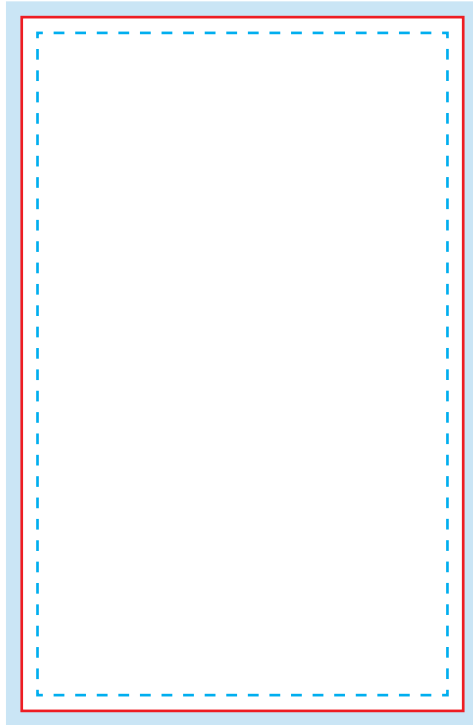

NOTEPADS

• 8.5" x 5.5"

 **BLEED AREA (8.75" X 5.75")** 

Make your artboard at this size. Make sure your background extends to fill the whole bleed area to avoid white edges!

 **CUT LINE (8.5" X 5.5")**

This is where we aim to cut in production.

 **SAFE AREA (8.25" X 5.25")**

Make sure important aspects of your design like text and logos are inside the safe area to avoid being cut off.

 **Image**

Artwork should be a vector PDF or images at 300dpi to avoid pixelated images. Please don't forget to embed all images.