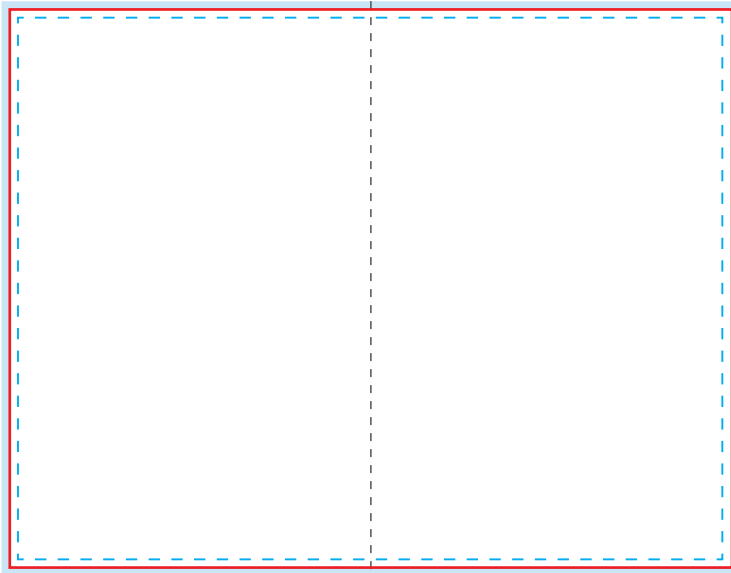

BIFOLD BROCHURE • 8.5" X 11"

Bleed area (8.75" x 11.25")

Make your artboard at this size. Make sure your background extends to fill the whole bleed area to avoid white edges!

Cut Line (8.5" x 11")

This is where we aim to cut in production.

Safe area (8.25" x 10.75")

Make sure important aspects of your design like text and logos are inside the safe area to avoid being cut off.

✓ Image

Artwork should be a vector PDF or images at 300dpi to avoid pixelated images. Please don't forget to embed all images.