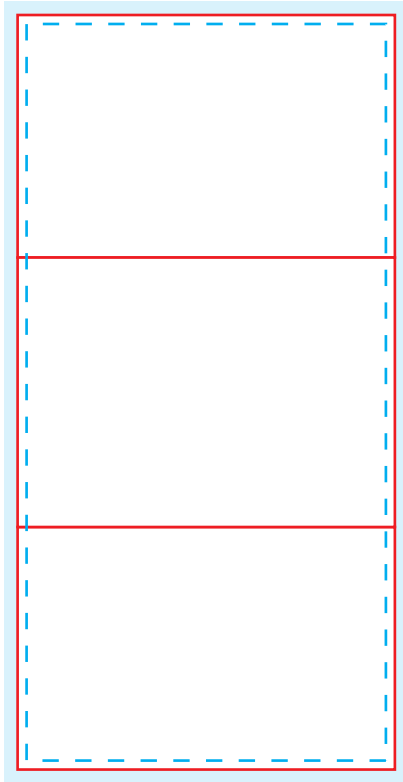

## TABLE RUNNER

• **48" X 84"**

### BLEED AREA (51" X 87")

Make your artboard at this size. Make sure your background extends to fill the whole bleed area to avoid white edges!

### HEM LINE (48" X 84")

This is the lower edge of the table runner that will be folded over.

## Any Questions?

**BACK PANEL**  
**48" X 27"**

**TOP OF TABLE**  
**PANEL**  
**48" X 30"**

**FRONT PANEL**  
**48" X 27"**