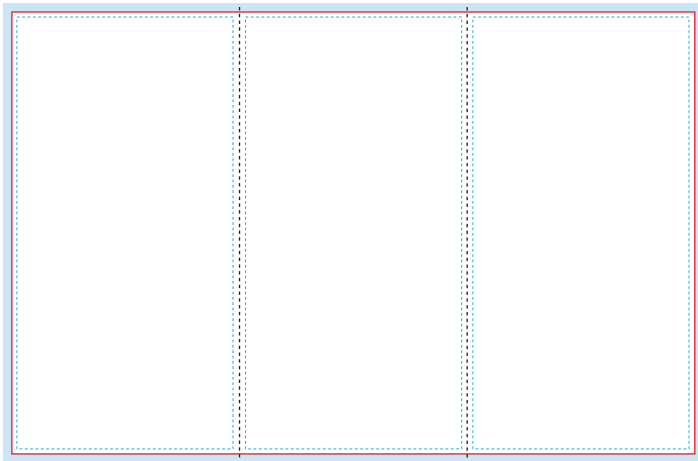

TABLOID TRIFOLD

• 11" x 17"

Bleed area (17.25" x 11.25")

Make your artboard at this size. Make sure your background extends to fill the whole bleed area to avoid white edges!

Cut Line (17" x 11")

This is where we aim to cut in production.

Safe area (16.75" x 10.75")

Make sure important aspects of your design like text and logos are inside the safe area to avoid being cut off.

✓ Image

Artwork should be a vector PDF or images at 300dpi to avoid pixelated images. Please don't forget to embed all images.